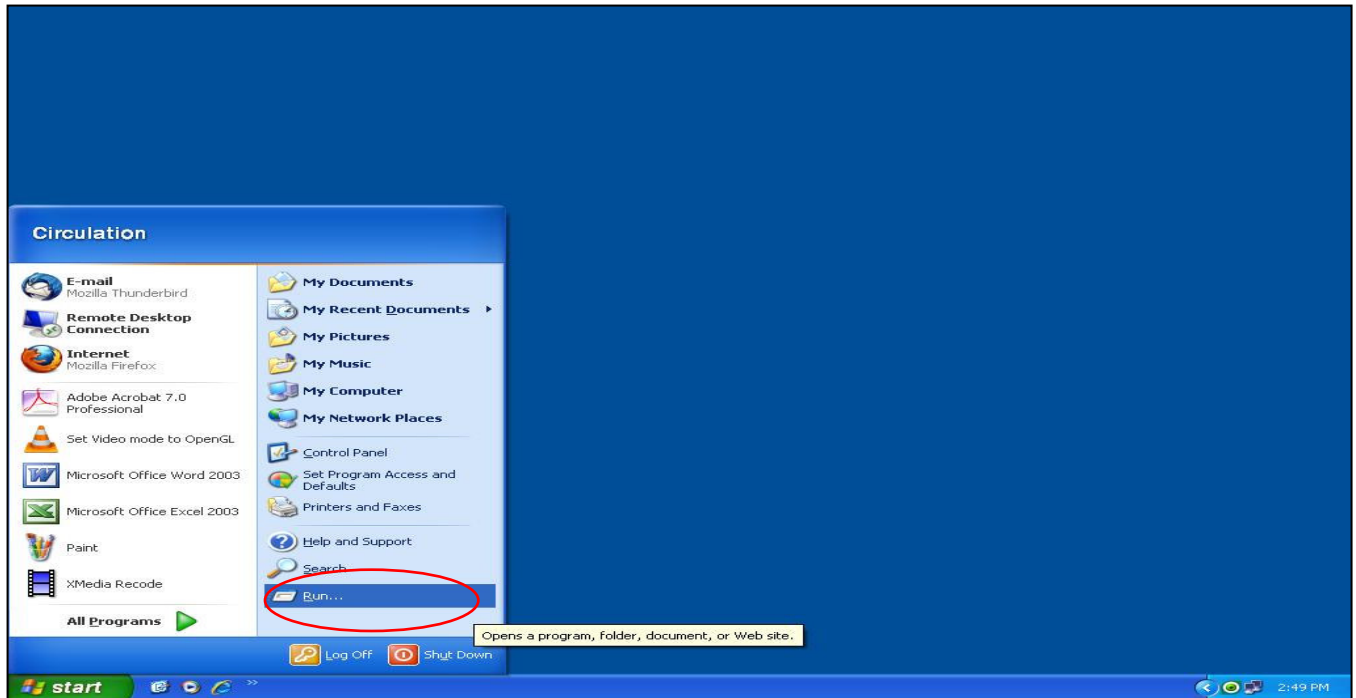

# How to Search MAC (Physical) Address

**Step-1:** Please connect internet then Click on Start → Run

**Step-2:** Type cmd in run command

**Step-3:** You will get following screen result showing as below and here you have to type **ipconfig /all >oup.txt** and that will create a txt file named **oup.txt** in following path and send this **oup.txt** file to [nulib@nirmauni.ac.in](mailto:nulib@nirmauni.ac.in) to activate your remote login account.